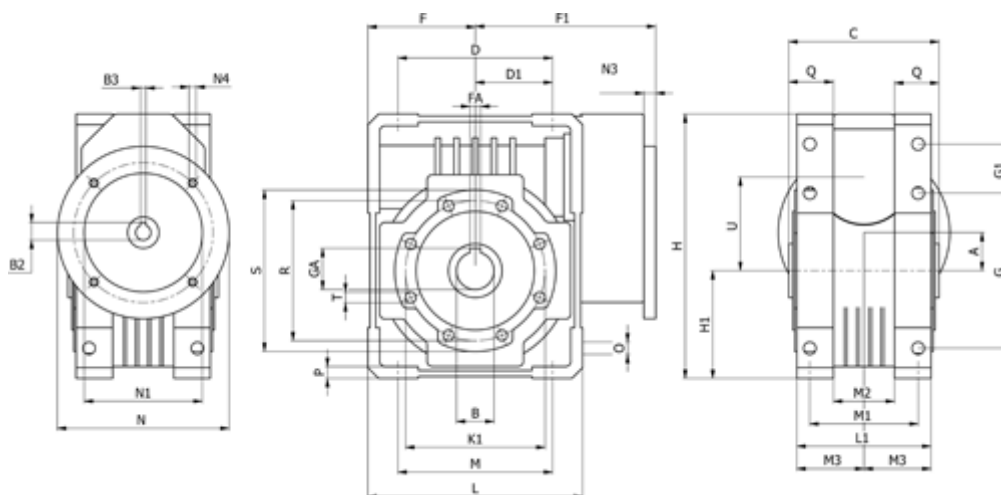

Data Sheet

Article number: 3921086120730

Description: Worm gear
WR 86-U-120-80B5, without lubrication

Measures

A = 86.90	F = 100	L = 200	N2 = 130	T = M10x18
B = 35	F1 = 180	L1 = 125	N3 = 12.0	U = 110
B1 E7 = 19	FA = 10	M = 144	N4 = M10x13	
B2 = 21.8	G = 144	M1 = 101	O = 11.5	
B3 H9 = 6	G1 = 45.5	M2 = 57	P = 11	
C = 140	GA = 38.3	M3 = 64.5	Q = 45	
D = 144.0	H = 245.5	N = 200	R = 130	
D1 = 72.0	H1 = 100.0	N1 = 165	S = 150	